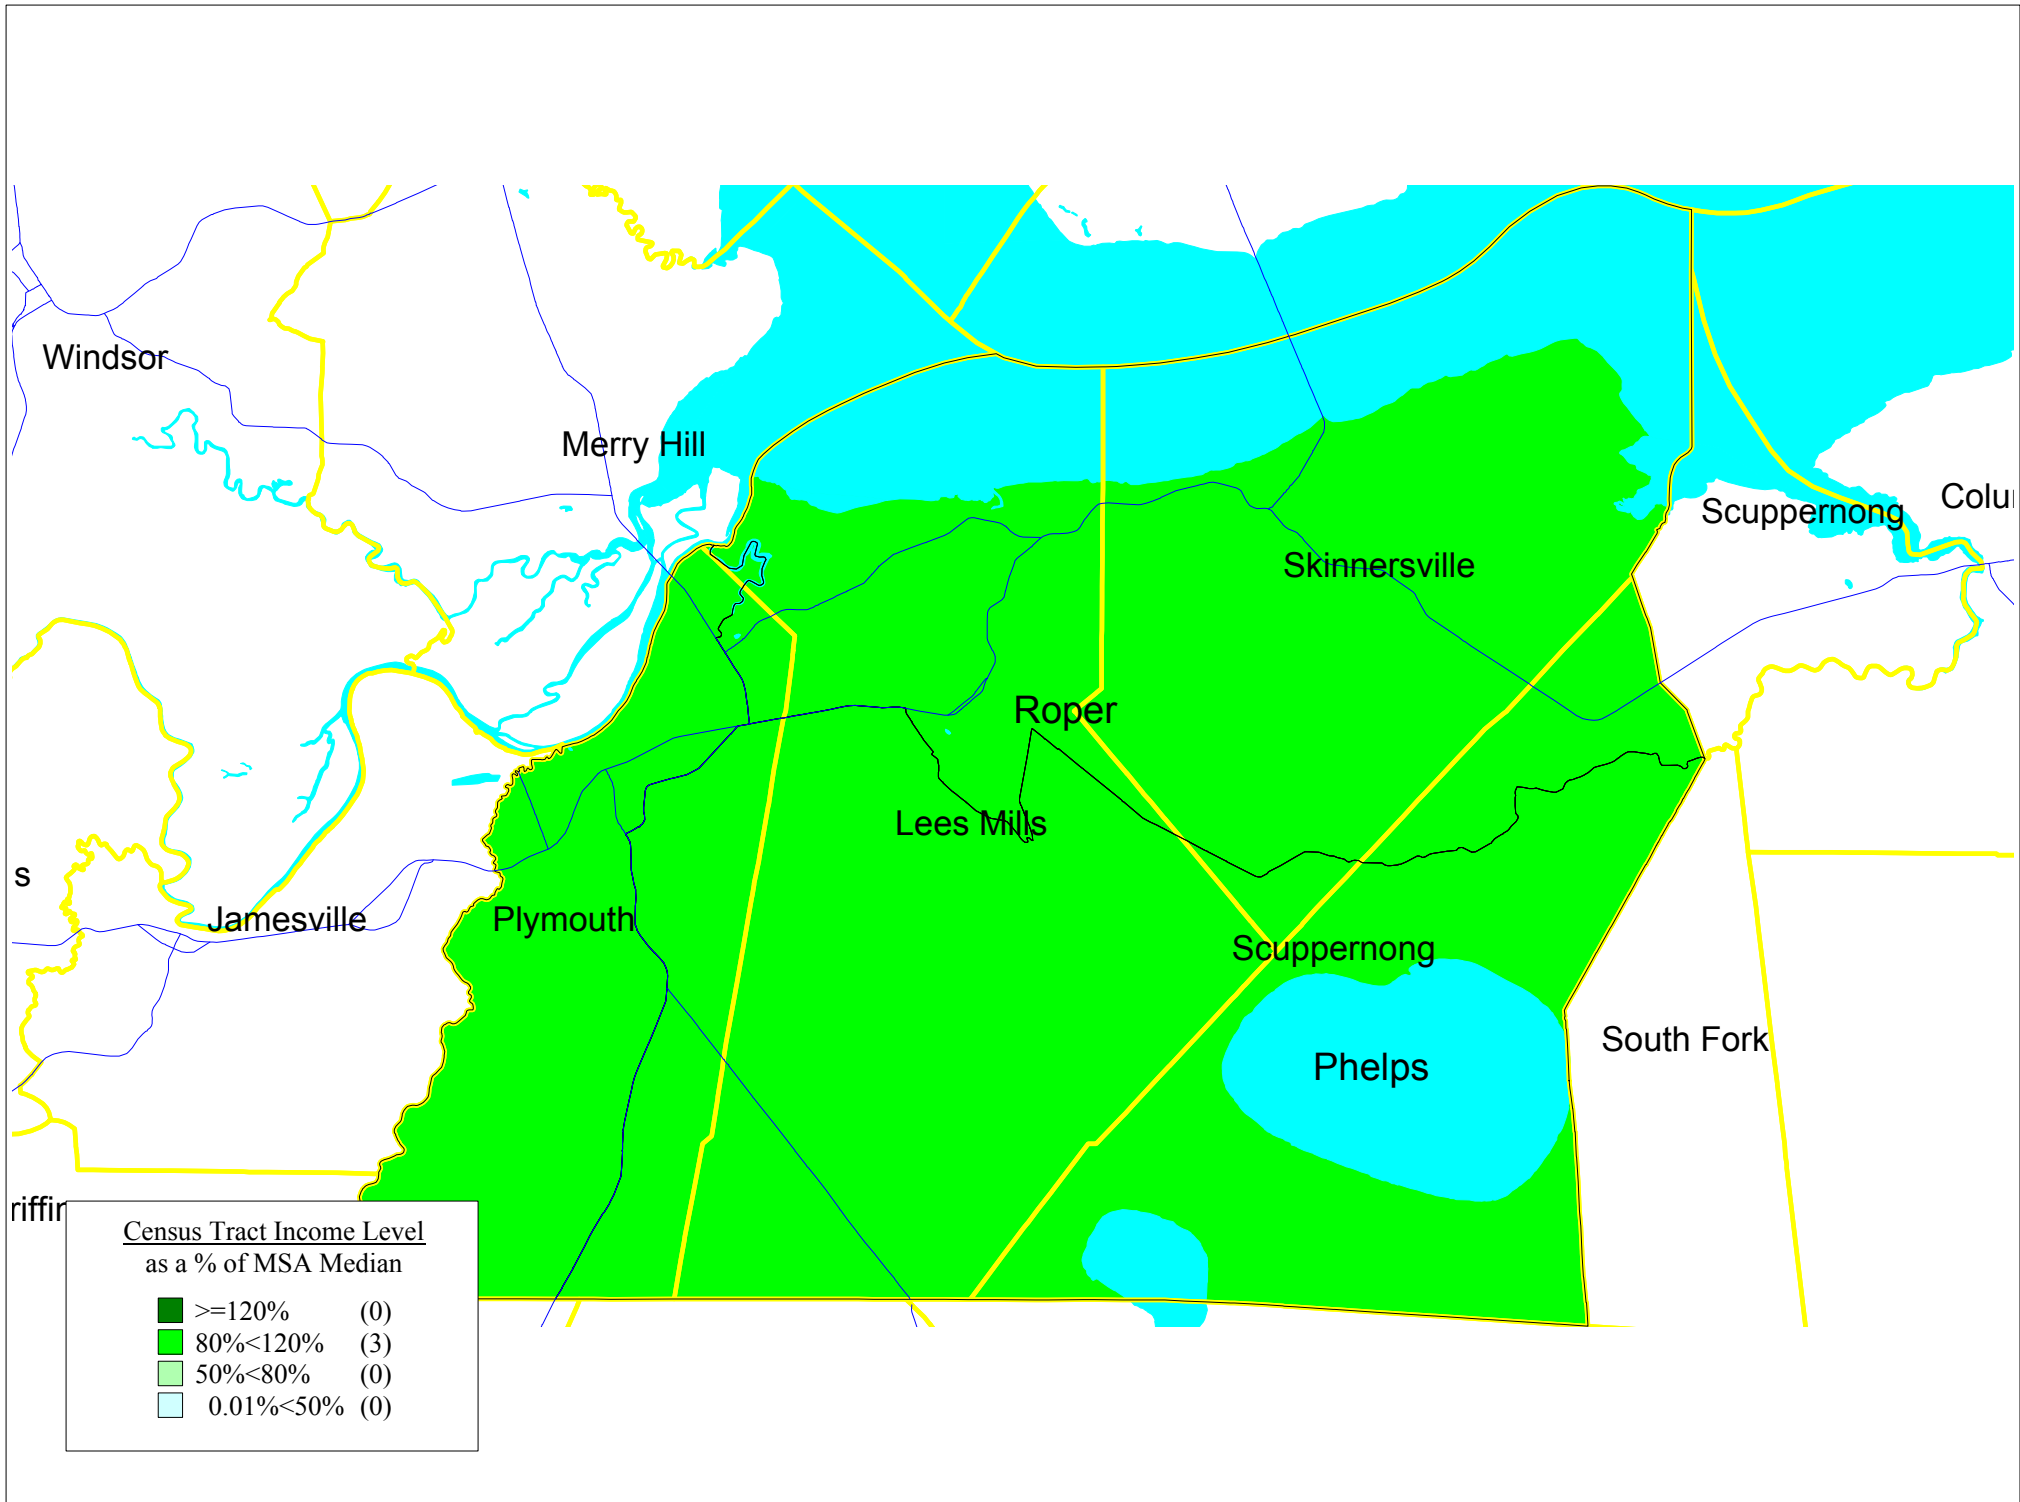

Washington County, North Carolina

Census Tract/Columnar Report - Demographic Data

Bank Data\Mortgage 2004\Gateway2004

Area: Washington2005

Active Filters

STATE	STATENAME	MSA	MSANAME	COUNTY	COUNTYNAME	CENSUSTRAC	TOWNNAME	Total Population	Income Category
37	NC	99999	NA	187	Washington	9501.00 (Mid)	Lees Mills,Plymouth,Scupp	5379	Middle
37	NC	99999	NA	187	Washington	9502.00 (Mid)	Lees Mills,Plymouth	6732	Middle
37	NC	99999	NA	187	Washington	9503.00 (Mid)	Lees Mills,Plymouth,Scupp	1612	Middle