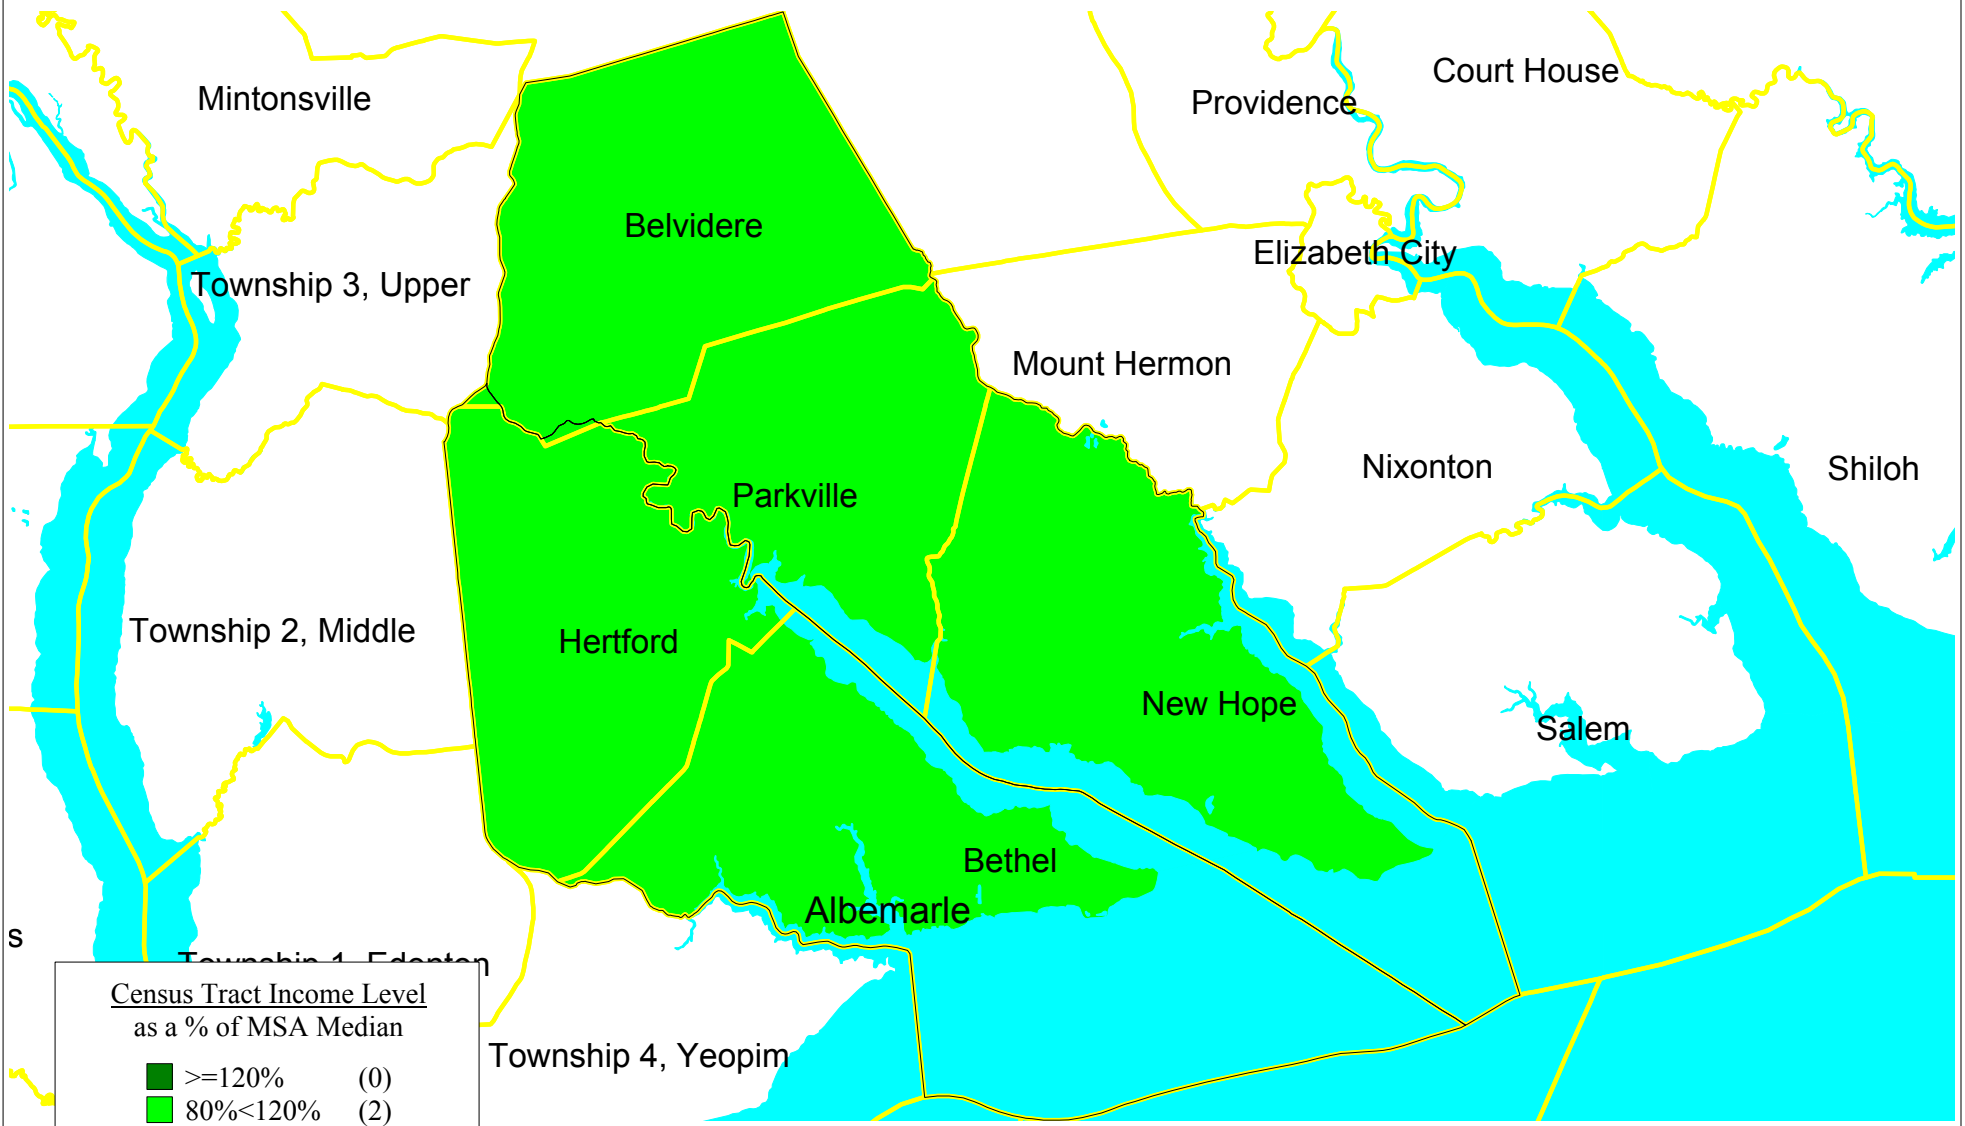

Perquimans 2005

Census Tract Income Level
as a % of MSA Median

Dark Green	>=120%	(0)
Bright Green	80% < 120%	(2)
Light Green	50% < 80%	(0)
Light Blue	0.01% < 50%	(0)

Census Tract/Columnar Report - Demographic Data

Bank Data\Mortgage 2004\Gateway2004

Area: Perquimans2005

Active Filters

STATE	STATENAME	MSA	MSANAME	COUNTY	COUNTYNAME	CENSUSTRAC	TOWNNAME	Total Population	Income Category
37	NC	99999	NA	143	Perquimans	9801.00 (Mid)	Belvidere,New Hope,Parkvi	5879	Middle
37	NC	99999	NA	143	Perquimans	9802.00 (Mid)	Belvidere,Bethel,Hertford	5489	Middle