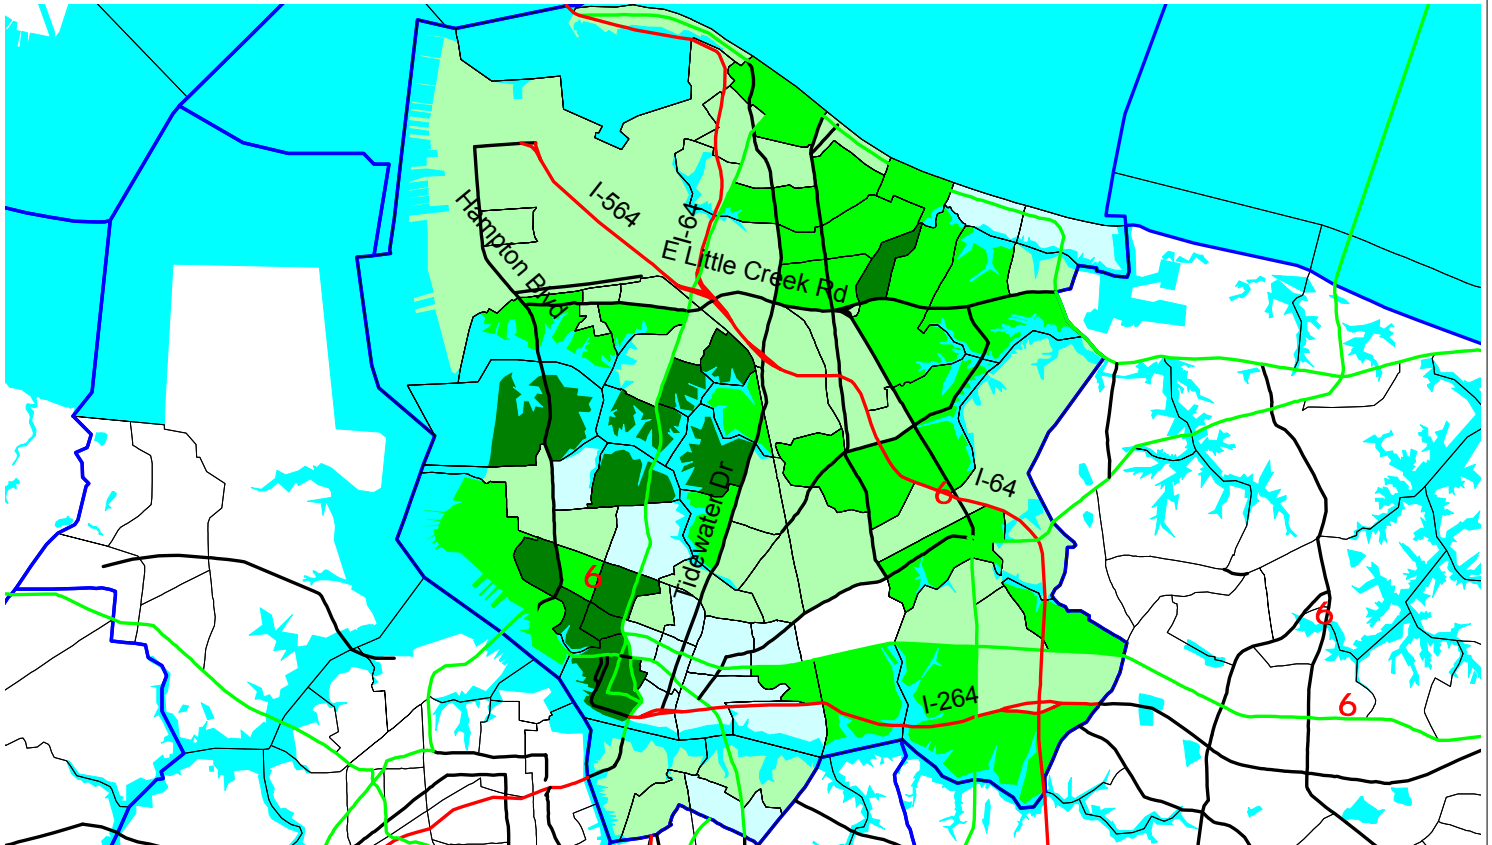

Norfolk City Assessment Area

Census Tract Income Level
as a % of MSA Median

Dark Green	>=120%	(13)
Medium Green	80%<120%	(25)
Light Green	50%<80%	(32)
Cyan	0.01%<50%	(13)
White	all others	(1)

Census Tract/Columnar Report - Demographic Data